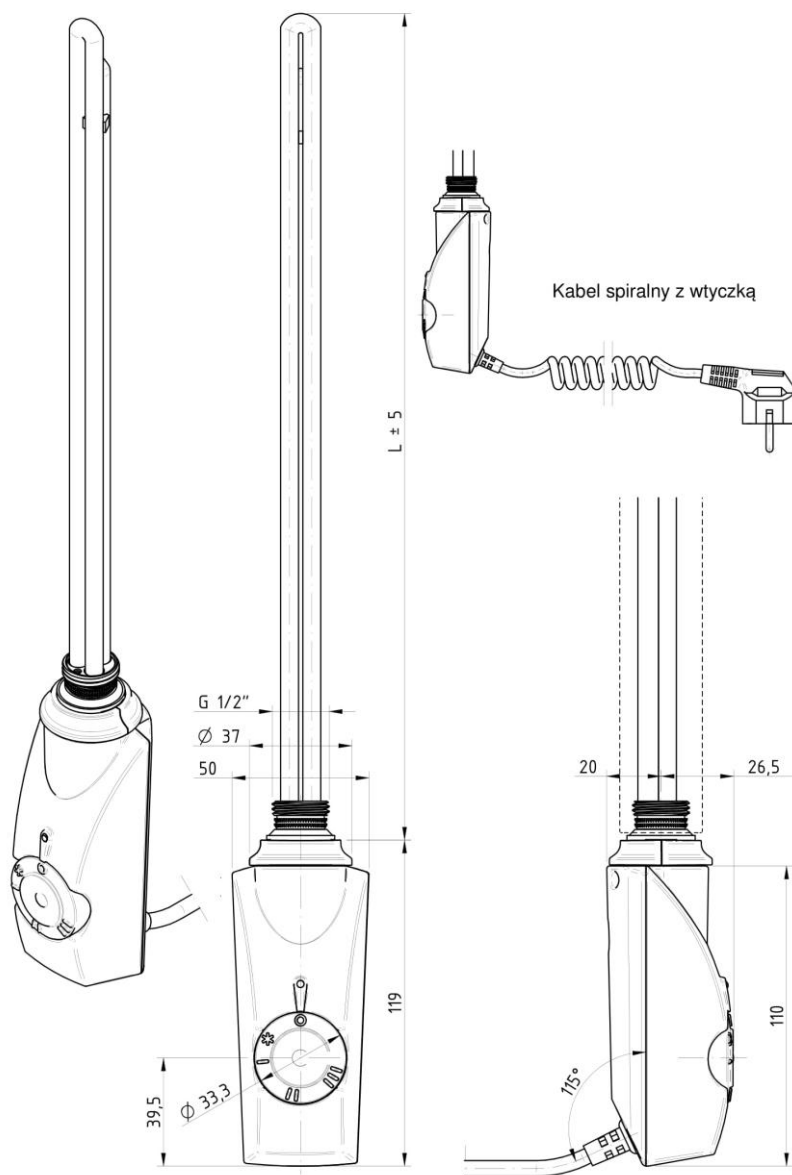

**General characteristics of heating elements:**

Working environment : water, water / glicol

Operating temperature : adjustable within 0 - 65 °C.

Supply voltage: 230V

Electrical connection : „UNISCHUKO” plug cable or straight cable for hardware connction

Fastening method: R ½” orifice

[IP] : IP 54

**Available colours :**

**white, chrome, black ( other colours are available on request)**

**Available outputs: 300, 600, 900, 1200 i 1500W**