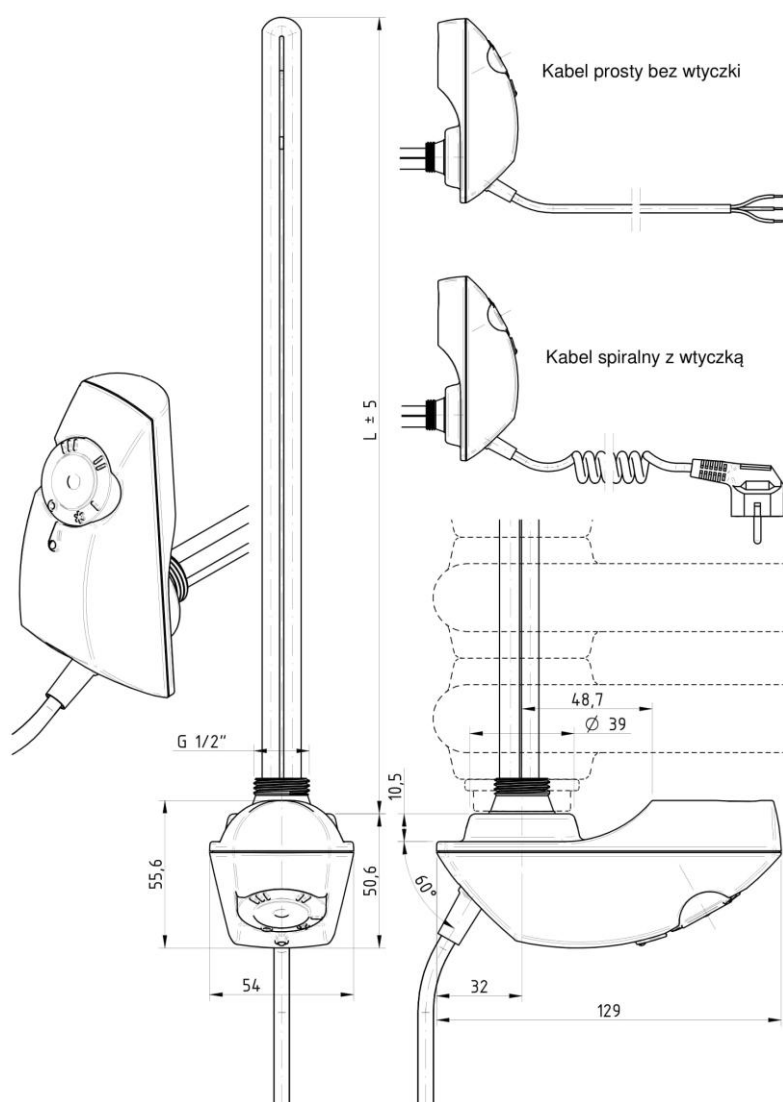

Working environment : water, water / glicol

Operating temperature : adjustable within 0 - 65 °C.

Supply voltage: 230V

Electrical connection : „UNISCHUKO” plug cable or straight cable for hardware connction

Fastening method: R 1/2" orifice (outputs 300 – 1200 Watts), R 3/4" orifice (1500 – 2000 Watts)

[IP] : IP 54

Available colours :

white, chrome, black, gold, satin, steel, anthracite, textured grey, textured dark grey.