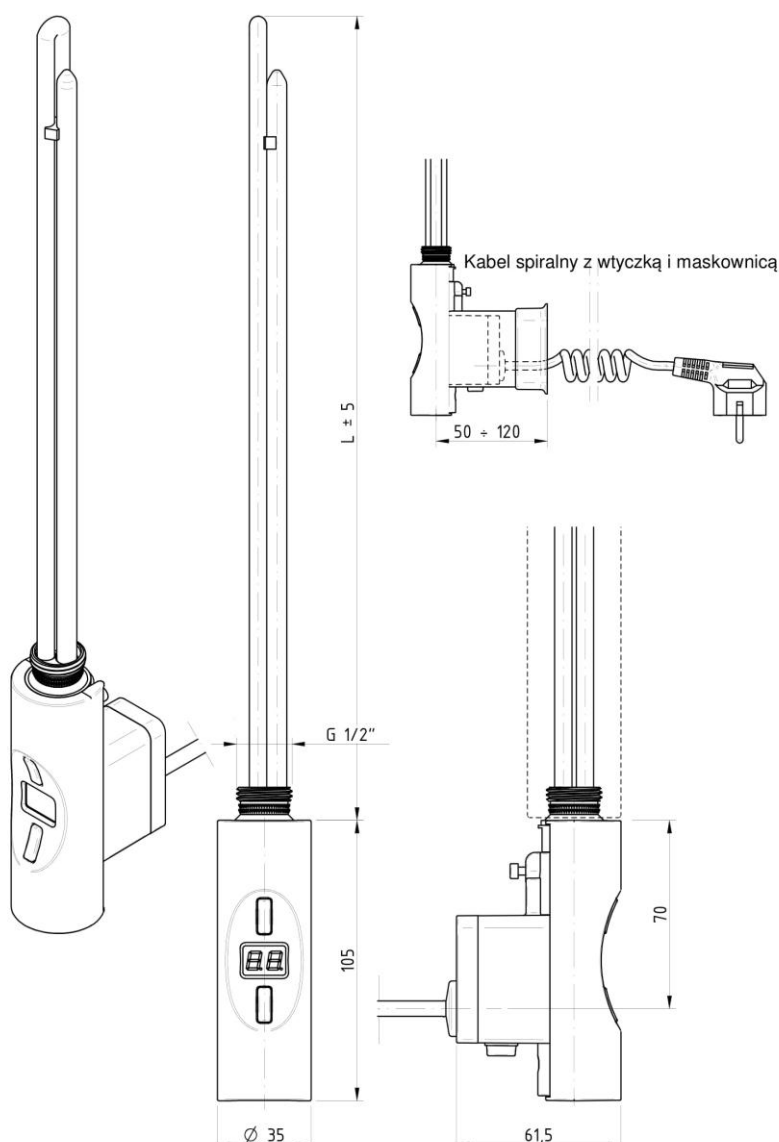

Features

- Smooth temperature adjustment (10°C do 65°C)
- **Turbo function** (full heating for a set period 1,2 or 3 hours)
- **Timer 1-9 hour** – maintains previously selected temperature for a period of 1 to 9 hours.
- Anti-freeze function
- Drying towels
- Energy efficiency
- Detachable heating element – easy mounting.
- **LED display**
- Casing cover matching heater to the shape of the radiator. O,D,square, rectangle or universal
- cable cover

General characteristics of heating elements:

Working environment : water, water / glicol

Operating temperature : adjustable within 0 - 65 °C.

Supply voltage: 230V

Electrical connection : „UNISCHUKO” plug cable or straight cable for hardware connction

Fastening method: R 1/2" orifice

[IP] : IP 54

Available colours :

white, chrome, black (other colours are available on request)

Available outputs: 300, 600, 900, 1200 i 1500W